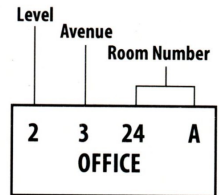

PARK in NE, East, South or Southeast Parking Lots (on the I-5 side of campus buildings)

PARK in North Parking Lot (north of Instruction Building)

NOT VALID in VISITOR LOTS, GARAGE before 5:00pm or SOUTHWEST LOT

How to Find Your Way Around Campus

1. Determine your building abbreviation:

- CC College Center Building
- IB Instructional Building
- LB Library
- AS Arts & Sciences Building
- HS Health Sciences & Student Resources Building
- WC Wellness Center
- ED Dr. Peter C. Ku Education Center
- CH Childcare
- OC Opportunity Center

2. Refer to the map to find which building your classroom will be located in. Next, look at the four numbers. The first number is the level. (There are three levels.) The second number is the avenue. (There are six avenues.) The third and fourth numbers are room

numbers. The lowest number on campus is "01" at the north end of the campus. The highest number is "61" at the south end of campus. If a letter follows the room number, it indicates that the room is an inside classroom, between avenues.