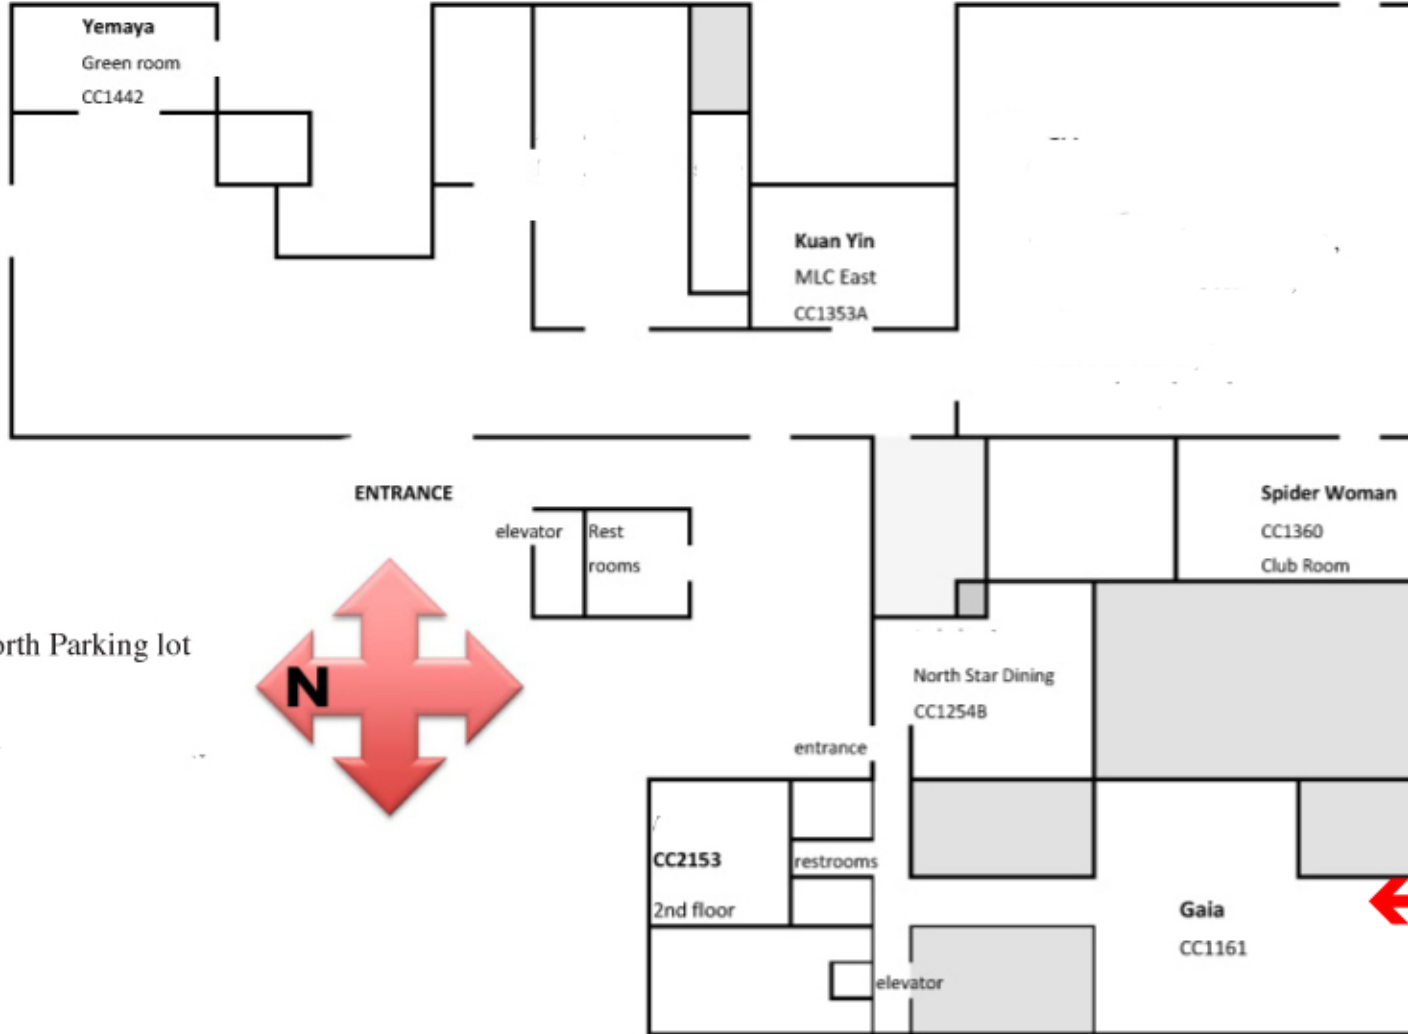

To East Parking

PARKING INSTRUCTIONS:

You can park anywhere Saturday - Monday - without a parking pass.

The Grove Cafeteria

To East, South and South East parking lots

To North Parking lot

To South West Parking lot -

95THST.

Entrance to all events and registration

GARAGE and VISITOR Parking Lots -

HANDICAP PARKING

To Freeway

COLLEGE WAY NORTH